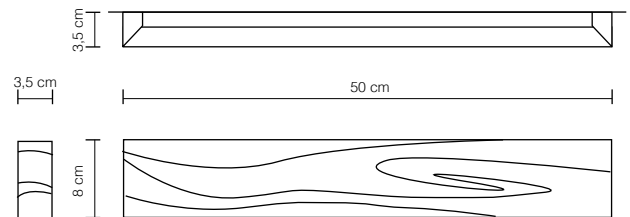

Slimpeace CALM 50

This simple and minimalist lamp gives ambient light to your wall. Its universal design allows it to be combined with many styles. The lamp can be mounted vertically and horizontally.

About

For use in dry location. Clean with a dry duster or compressed air. Shades are non-toxic, handmade, and manufactured using responsible practices.

Warranty

Product is covered by 2 years warranty.

Specs

Lamp type	wall
Series	calm
Family	Slimpeace
Dimensions	50 x 8 x 3,5 cm
Light source	LED tape 12 V
Power supply	110 - 230 V
Lamp flux	1100 lm
Color temperature	daylight 4000K (optional):warm 3000K /cold 6000K
Switch	no
Material used	oak wood + metal
Net weight	0,73 kg