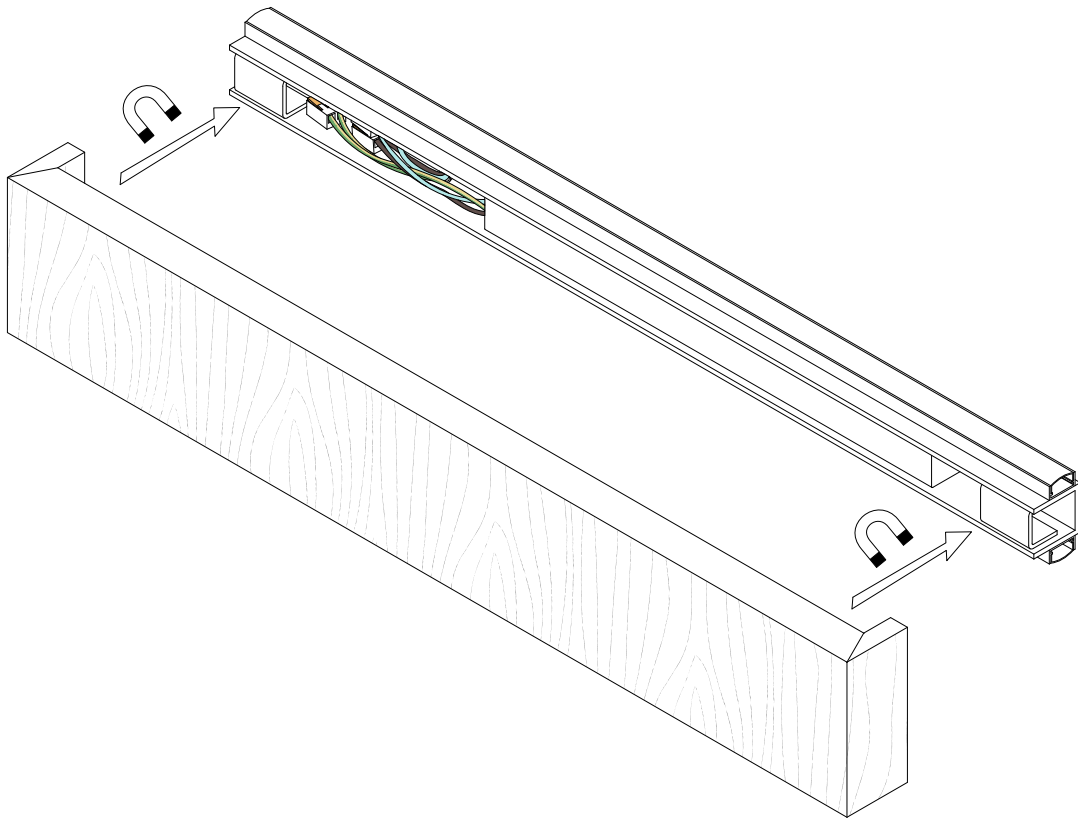

monklights

Assembly Instructions

Lamp type: Wall
Product: Slimpeace
Light source: LED tape 12V

1

2

3

Contact & collaboration

mail: workshop@monklights.com