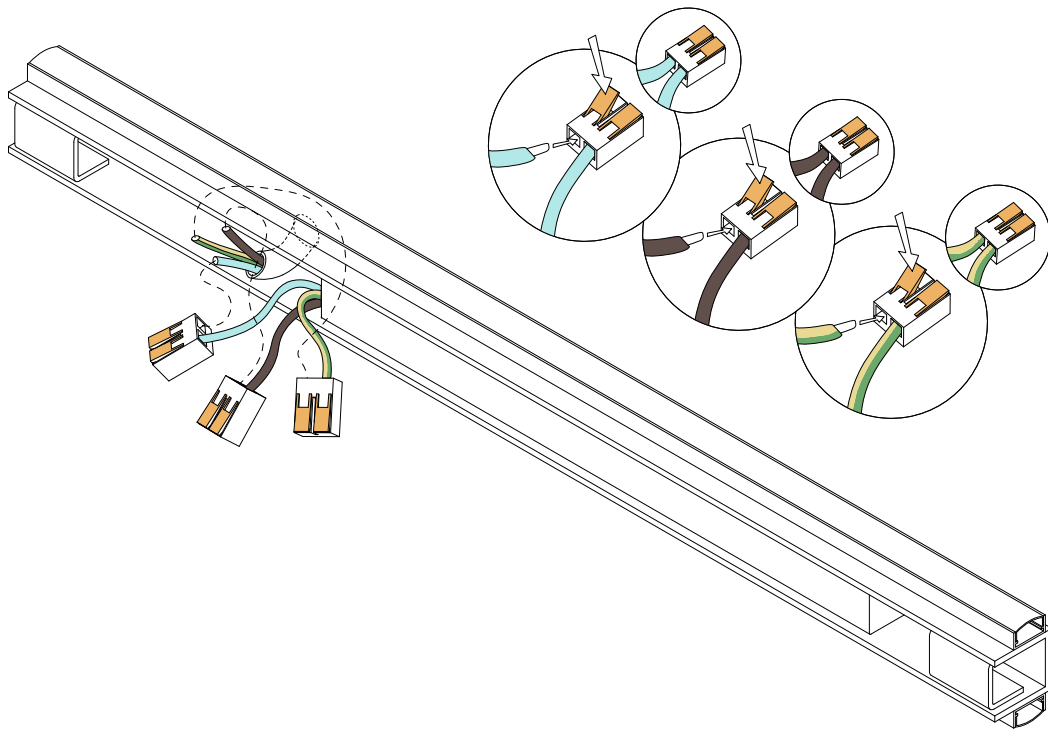

monklights

Assembly Instructions

Lamp type: Wall
Product: Slimpeace
Light source: LED tape 12V

1

2

3

Contact & collaboration

mail: workshop@monklights.com