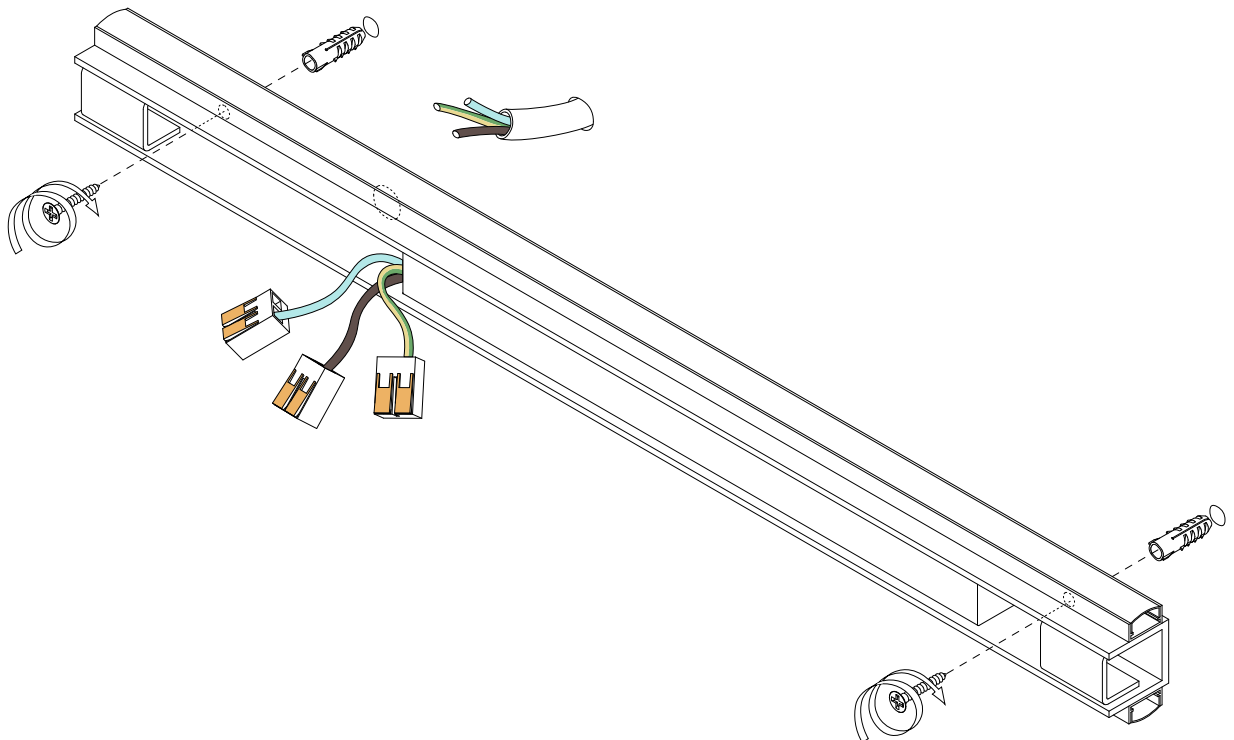

monklights

Assembly Instructions

Lamp type: Wall
Product: Slimpeace
Light source: LED tape 12V

1

2

3

Contact & collaboration

mail: workshop@monklights.com