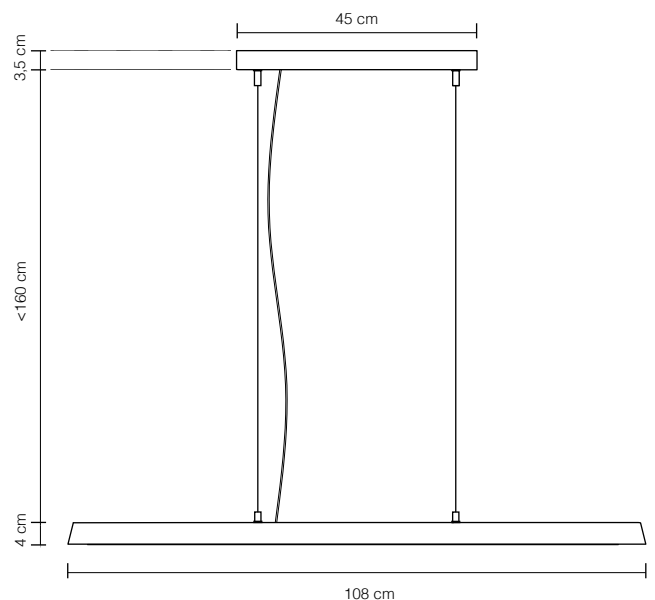

Warranty

Product is covered by 2 years warranty.

Specs

Lamp type	pendant
Series	calm
Family	Slimpeace
Dimensions	110 x 4.5 x 4.5 cm
Light source	LED tape 12 V
Power supply	110 - 230 V
Lamp flux	2300 lm
Color temperature	daylight 4000K (optional): warm 3000K /cold 6000K
Switch	default: no (optional): remote control and dimming
Material used	oak wood + metal
Net weight	0,7 kg