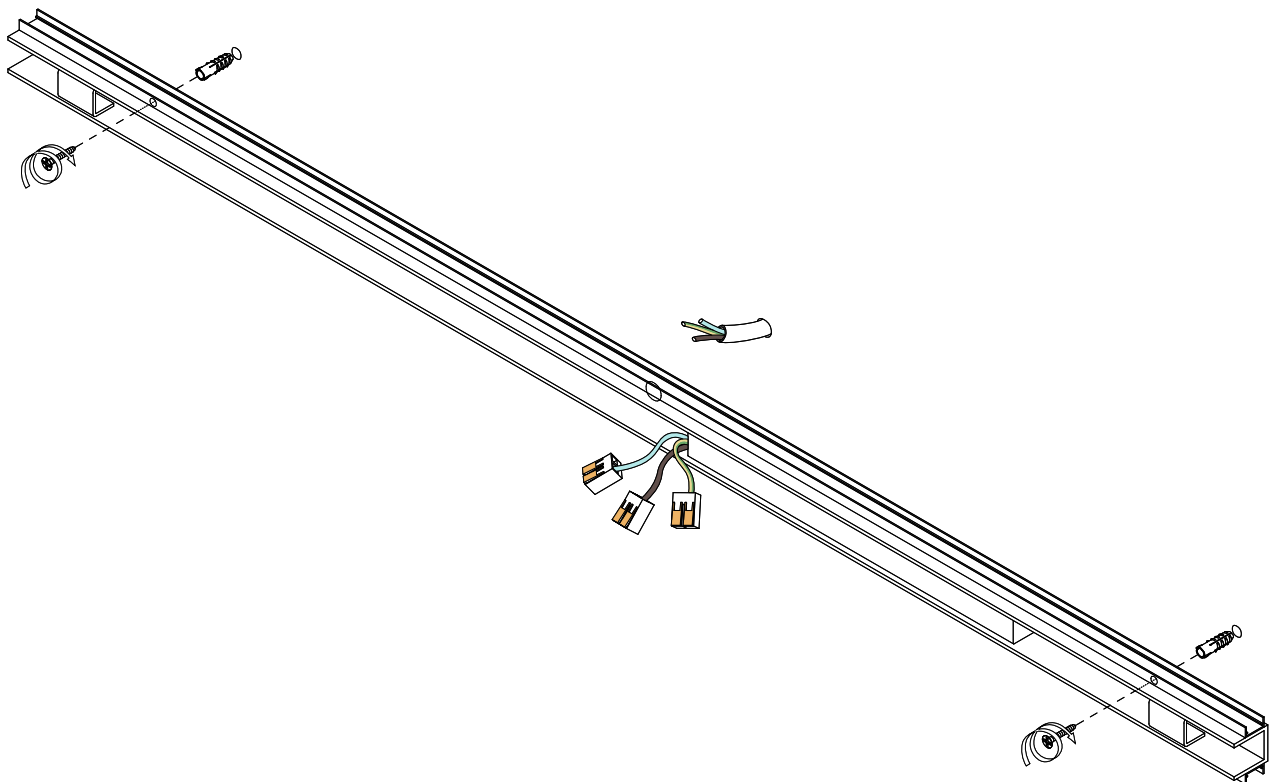

## Assembly Instructions

Lamp type: Wall

Product: Slimpeace

Light source: LED tape 12V

1

2

3

**Contact & collaboration**