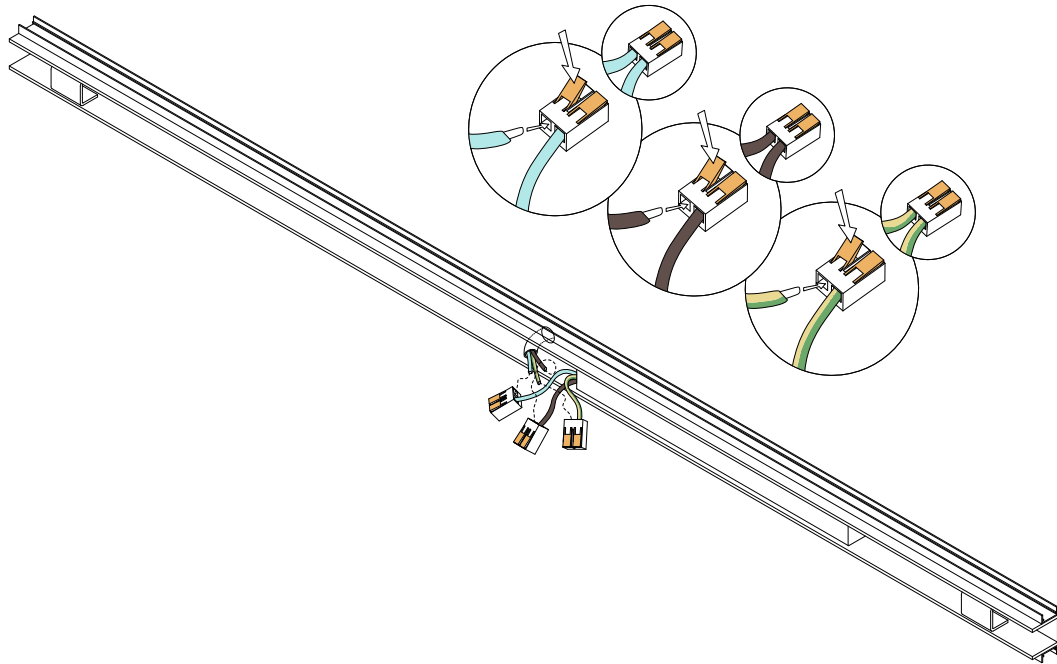

## Assembly Instructions

Lamp type: Wall

Product: Slimpeace

Light source: LED tape 12V

1

2

3

**Contact & collaboration**