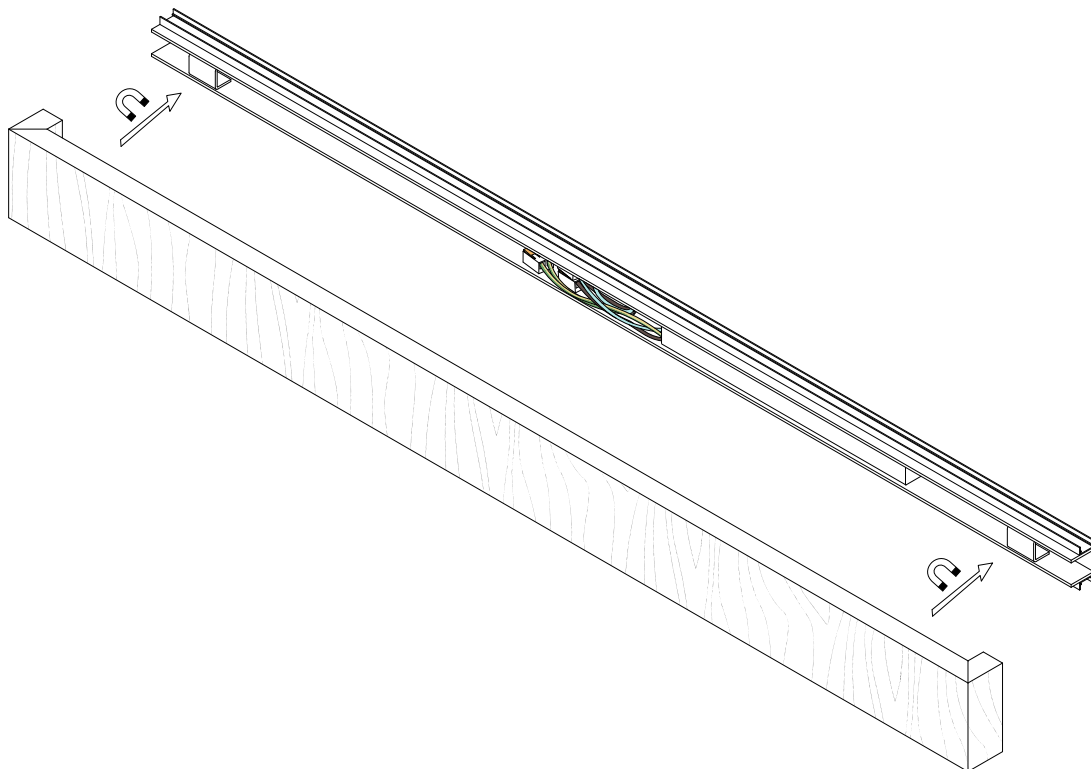

## Assembly Instructions

Lamp type: Wall

Product: Slimpeace

Light source: LED tape 12V

1

2

3

**Contact & collaboration**