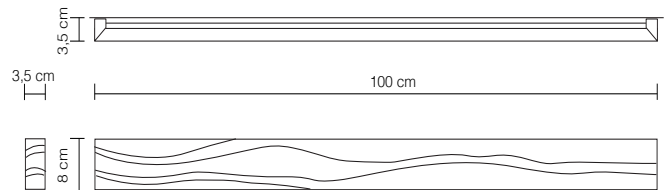

### Specs

Lamp type	wall
Series	wild
Family	Slimpeace
Dimensions	100 x 8 x 3,5 cm
Light source	LED tape 12 V
Power supply	110 - 230 V
Lamp flux	2300 lm
Color temperature	daylight 4000K (optional):warm 3000K /cold 6000K
Switch	no
Material used	oak wood + metal
Net weight	1,55 kg