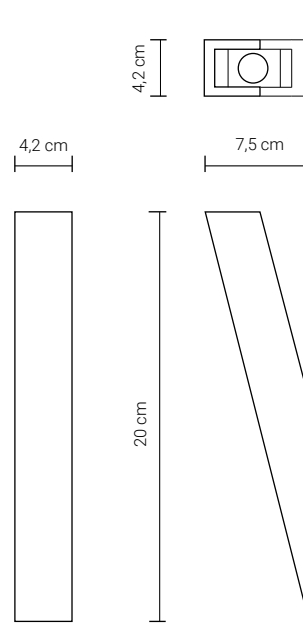

Finger

Is it a wooden dowel stuck in the wall? No, it's a designers' joke! This lamp, despite its small size, gives a strong stream of light towards the ceiling.

About

For use in dry location. Clean with a dry duster or compressed air. Shades are non-toxic, handmade, and manufactured using responsible practices.

Warranty

Product is covered by 2 years warranty.

Specs

Lamp type	wall
Series	calm
Family	Rise & Shine
Dimensions	29,5 x 4 x 4 cm
Light source	LED diode 12 V
Power supply	230 V
Lamp flux	350 lm
Color temperature	daylight 4000K
Switch	no
Material used	oak wood + metal
Net weight	0,2 kg