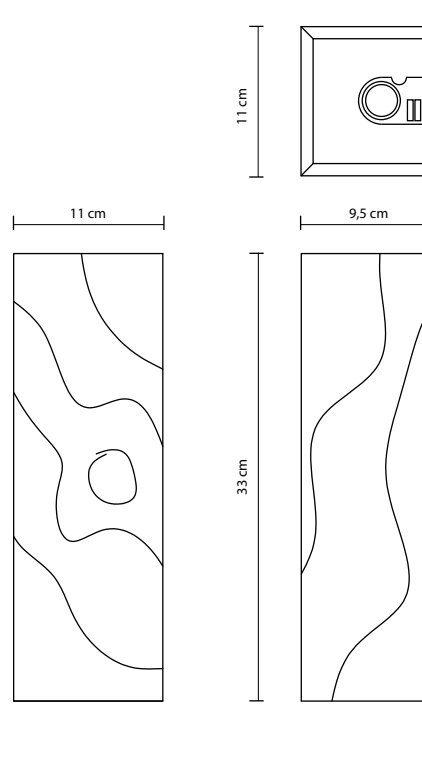

### Specs

Lamp type	wall
Series	wild
Family	Secundus "Up & Down"
Dimensions	33 x 11 x 9.5 cm
Light source	2 x E-14
Power supply	no
Lamp flux	bulb not included
Color temperature	
Switch	no
Material used	oak wood + metal
Net weight	0,99 kg