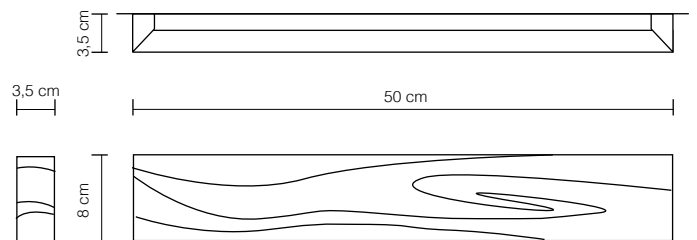

Slimpeace WILD 50

This simple and minimalist lamp gives ambient light to your wall. Its universal design allows it to be combined with many styles. The lamp can be mounted vertically and horizontally.

About

For use in dry location. Clean with a dry duster or compressed air. Shades are non-toxic, handmade, and manufactured using responsible practices.

Warranty

Product is covered by 2 years warranty.

Specs

Lamp type	wall
Series	wild
Family	Slimpeace
Dimensions	50 x 8 x 3,5 cm
Light source	LED tape 12 V
Power supply	110 - 230 V
Lamp flux	1100 lm
Color temperature	daylight 4000K (optional):warm 3000K /cold 6000K
Switch	no
Material used	oak wood + metal
Net weight	0,73 kg